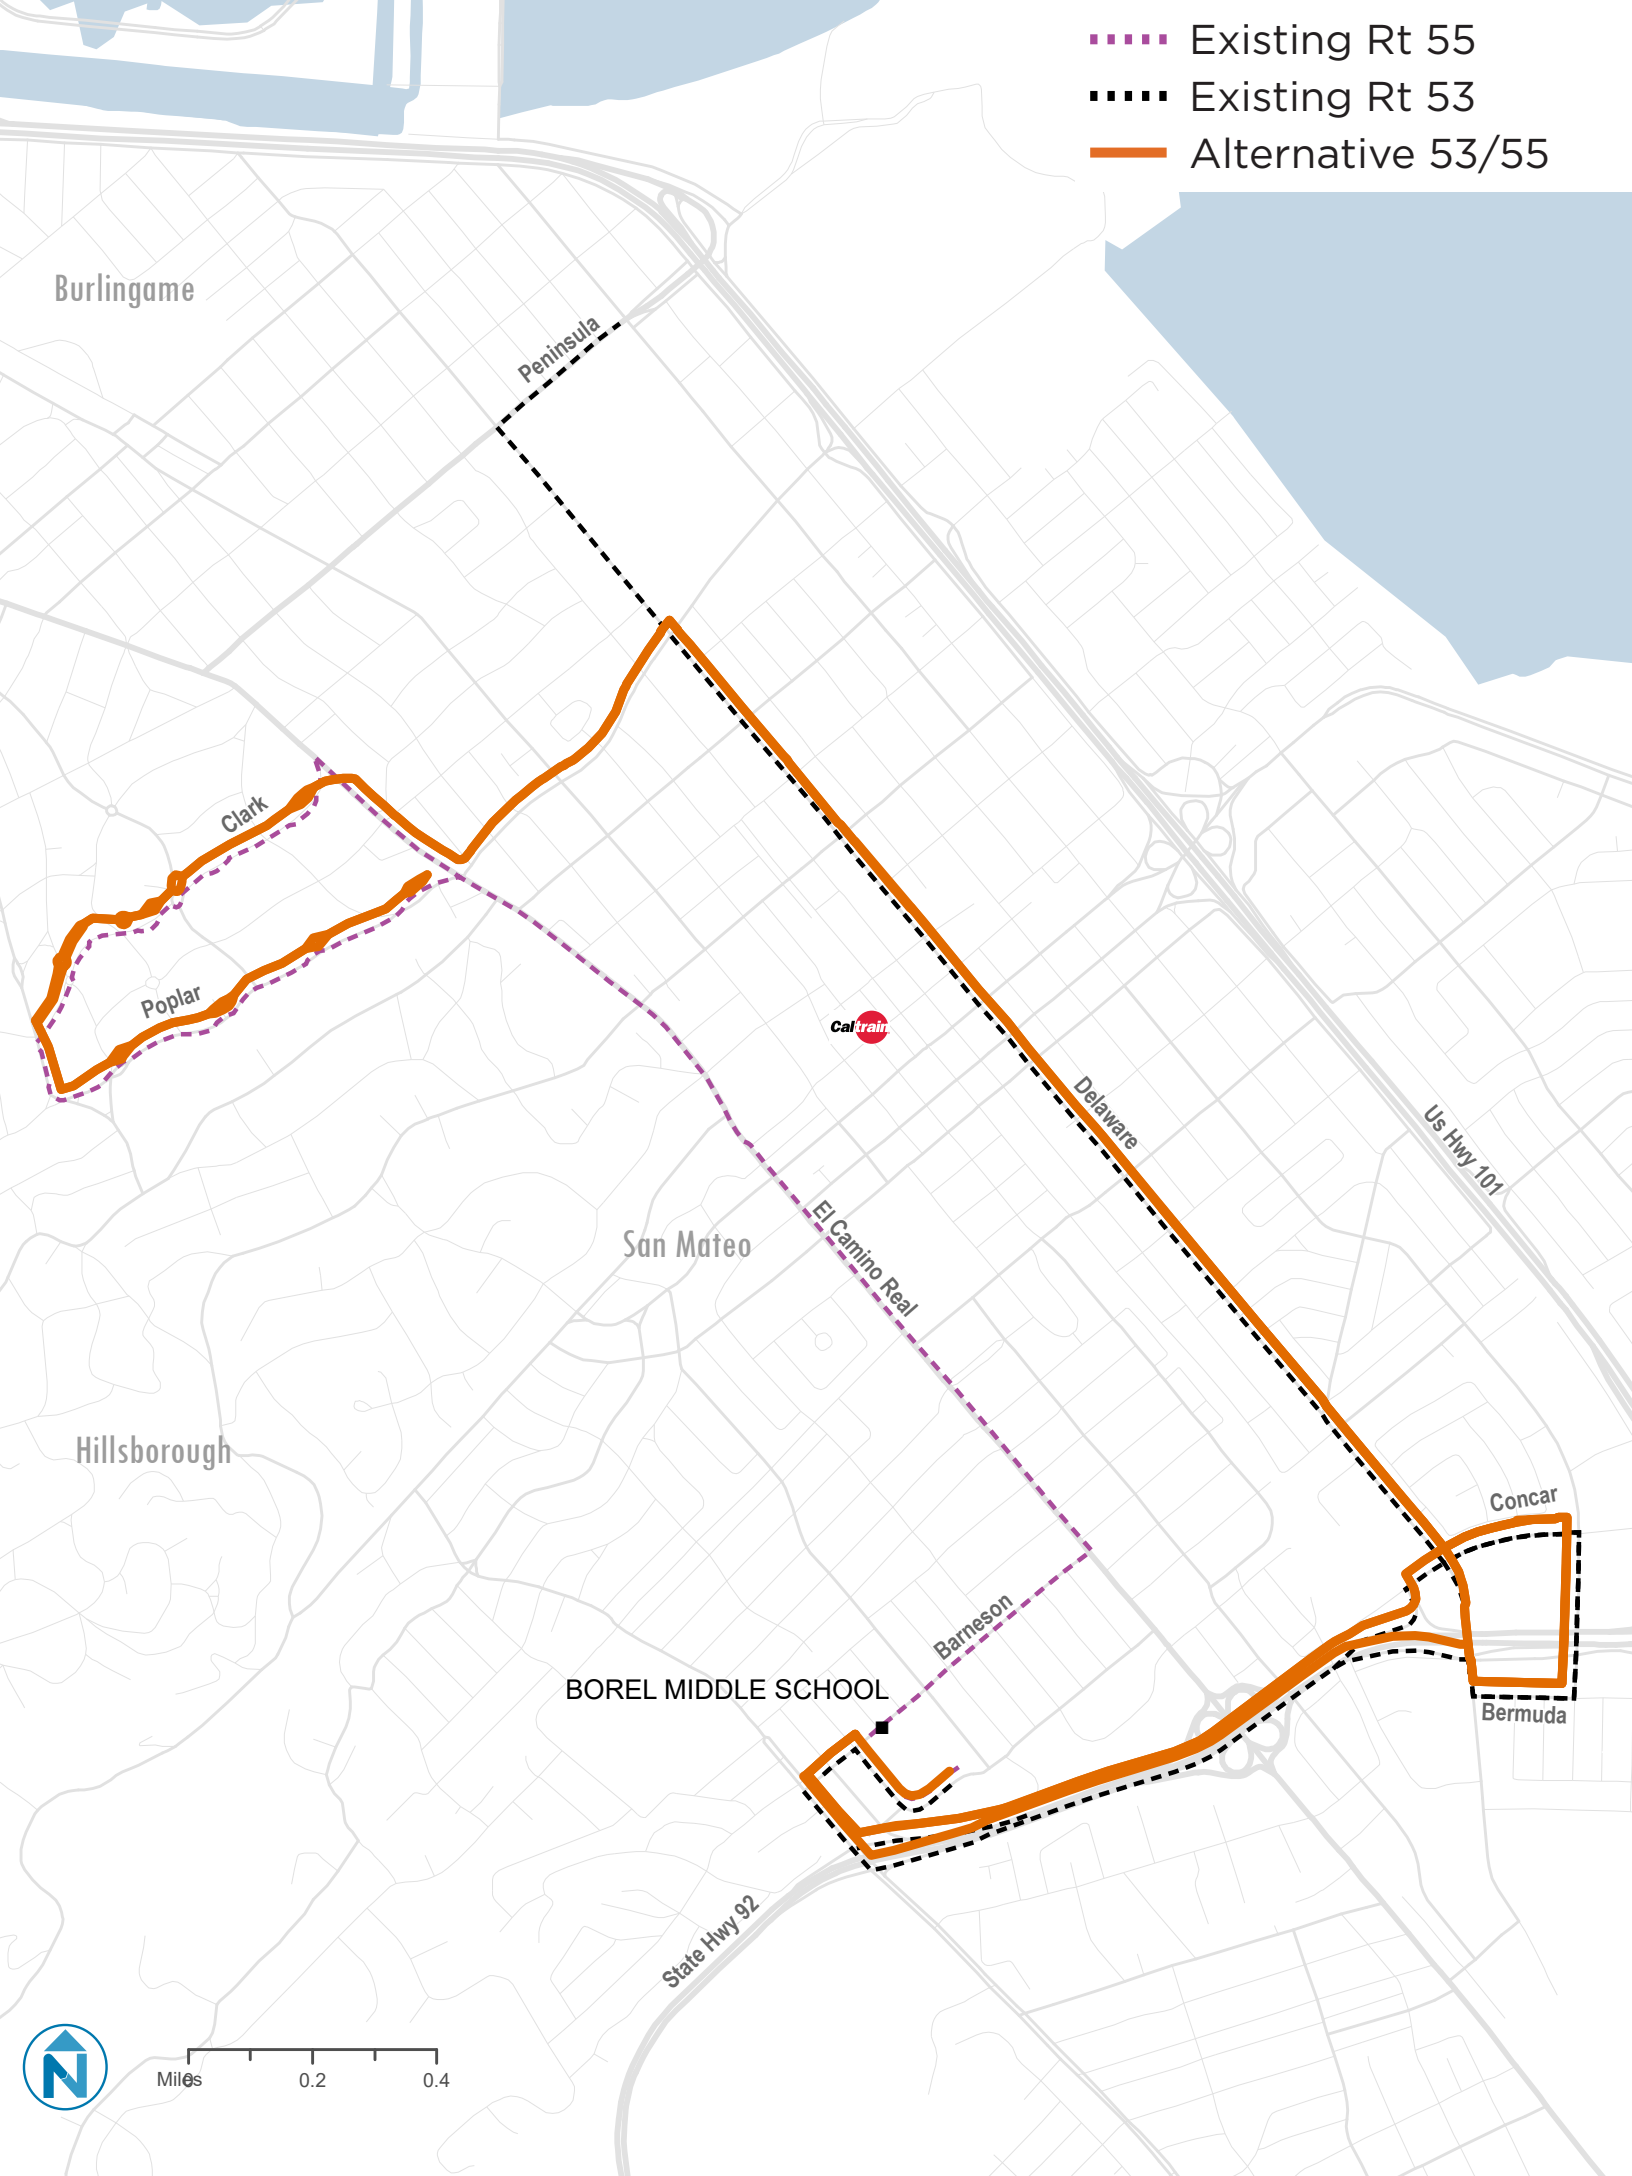

- Existing Rt 55
- Existing Rt 53
- Alternative 53/55

Burlingame

Peninsula

Clark

Poplar

Caltrain

Delaware

Us Hwy 101

San Mateo

El Camino Real

Hillsborough

Concar

BOREL MIDDLE SCHOOL

Barneson

Bermuda

State Hwy 92

Miles 0.2 0.4