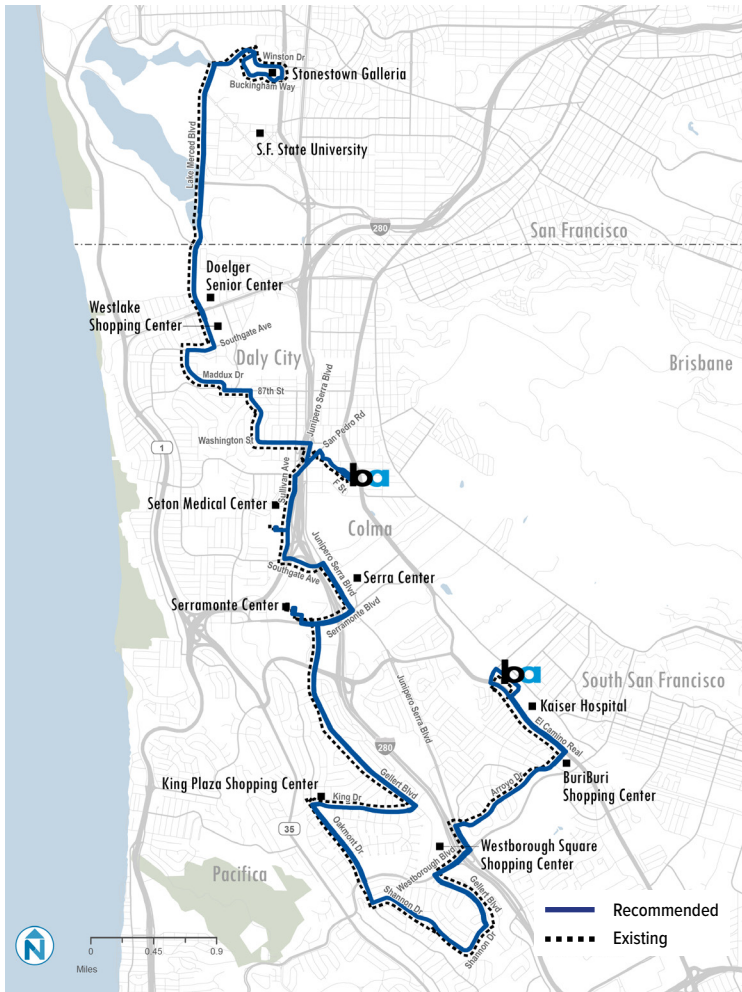

Route 122

South SF BART — Stonestown / SF State

Hours of Service

	Weekday	Saturday	Sunday
Existing	5:15 AM-11:15 PM	8:00 AM-11:30 PM	8:00 AM-11:30 PM
Recommended	5:15 AM-11:15 PM	8:00 AM-11:30 PM	8:00 AM-11:30 PM

Service Change Description

Existing Service

Route 122 serves many areas in South San Francisco, San Bruno, Colma, Daly City, and the Stonestown area in San Francisco with average ridership. During public outreach, people requested earlier and more frequent service on weekends.

Frequency

	Day	Peak (minutes) (6-9am, 3-7pm)	Midday (minutes) (9am-3pm)	Evening (minutes) (7pm-12am)
Existing	Weekday	30	30	30
	Saturday	30	30	30
	Sunday	30	30	30
Recommended	Weekday	30	30	30
	Saturday	30	30	30
	Sunday	30	30	30