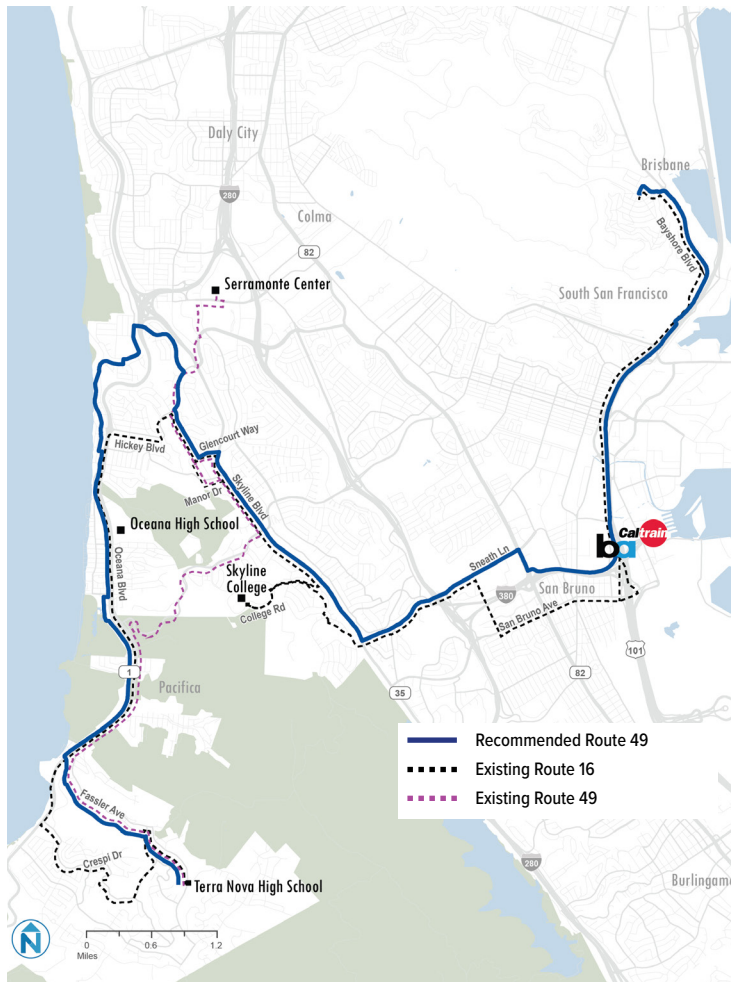

# Routes 16/49

## School Route

## Service Change Description

Routes 16 and 49 both serve Oceana and Terra Nova High Schools in Pacifica. Neither route carries a full load of passengers.

Routes 16 and 49 were consolidated into Route 49 in August 2021 to improve efficiency and maintain service for nearly all areas and riders.

The revised alignment serves Sharp Park, Skyline Drive, Gateway Drive, Hickey Boulevard, Inverness Drive, Skyline Boulevard, and then continues to Brisbane via San Bruno Avenue and US-101. The ride to Brisbane is approximately three minutes longer than the previous service with two routes.