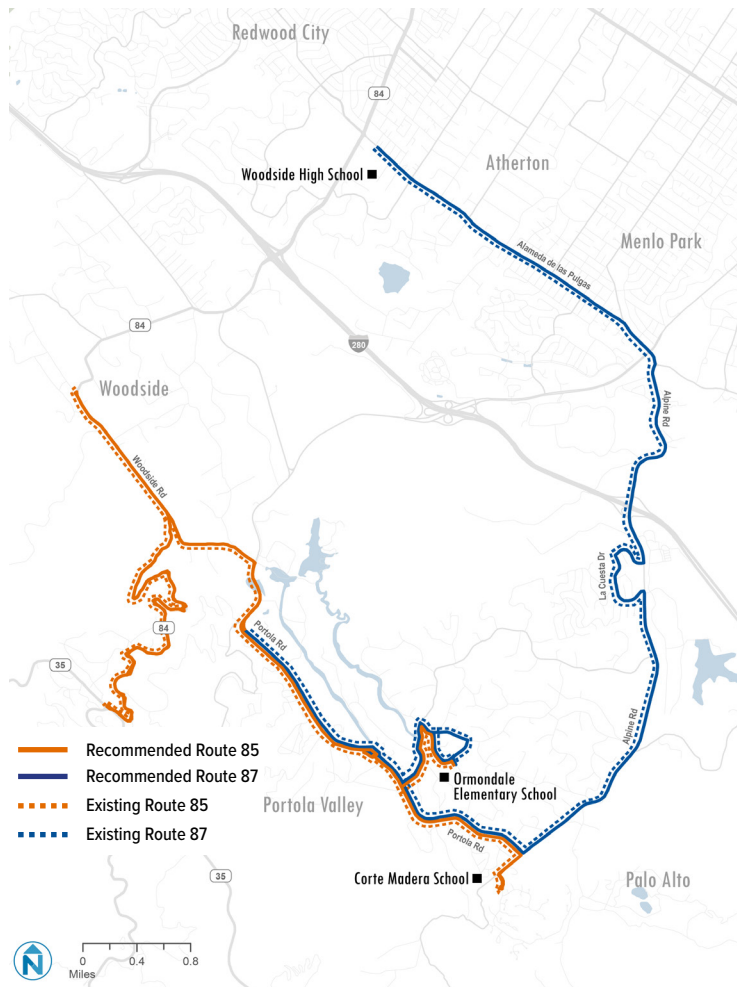

Route 85/87

School Route

Service Change Description

Route 85 service to Corte Madera School and Ormondale Elementary School would continue to offer service in the afternoons only. Morning service would be discontinued due to low ridership.

Route 87 service to Woodside High School would continue to offer afternoon service only. In the morning, some riders could utilize Route 275 along Woodside Road between Alameda de las Pulgas and El Camino Real, with service every 20 minutes.